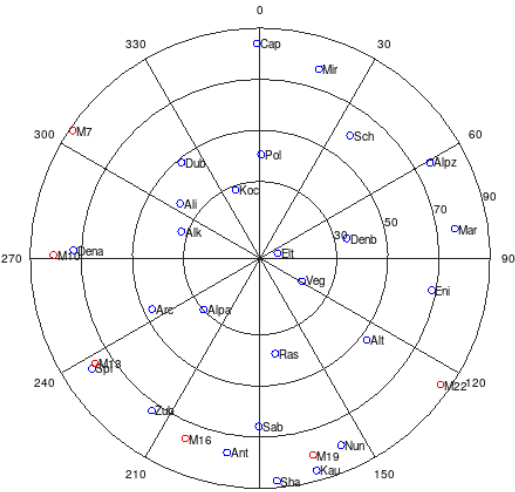

Date: 2024-07-16 Time: 0h 00m 00.0s UTC
Lat: +50° 01.3' Lon: +8° 10.2'

Date: 2024-07-16 Time: 3h 00m 00.0s UTC
Lat: +50° 01.3' Lon: +8° 10.2'

Date: 2024-07-16 Time: 6h 00m 00.0s UTC
Lat: +50° 01.3' Lon: +8° 10.2'

Date: 2024-07-16 Time: 9h 00m 00.0s UTC
Lat: +50° 01.3' Lon: +8° 10.2'

Date: 2024-07-16 Time: 21h 00m 00.0s UTC
Lat: +50° 01.3' Lon: +8° 10.2'

Date: 2024-07-16 Time: 18h 00m 00.0s UTC
Lat: +50° 01.3' Lon: +8° 10.2'

Date: 2024-07-16 Time: 15h 00m 00.0s UTC
Lat: +50° 01.3' Lon: +8° 10.2'

Date: 2024-07-16 Time: 12h 00m 00.0s UTC
Lat: +50° 01.3' Lon: +8° 10.2'