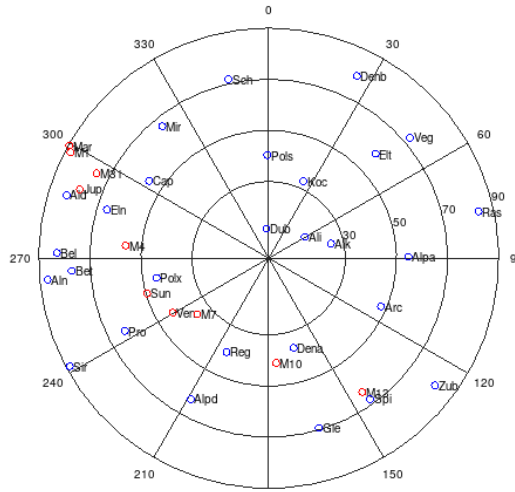

Date: 2024-07-16 Time: 0h 00m 00.0s UTC
Lat: +50° 01.3' Lon: +8° 10.2'

Date: 2024-07-16 Time: 3h 00m 00.0s UTC
Lat: +50° 01.3' Lon: +8° 10.2'

Date: 2024-07-16 Time: 6h 00m 00.0s UTC
Lat: +50° 01.3' Lon: +8° 10.2'

Date: 2024-07-16 Time: 9h 00m 00.0s UTC
Lat: +50° 01.3' Lon: +8° 10.2'

Date: 2024-07-16 Time: 21h 00m 00.0s UTC
Lat: +50° 01.3' Lon: +8° 10.2'

Date: 2024-07-16 Time: 18h 00m 00.0s UTC
Lat: +50° 01.3' Lon: +8° 10.2'

Date: 2024-07-16 Time: 15h 00m 00.0s UTC
Lat: +50° 01.3' Lon: +8° 10.2'

Date: 2024-07-16 Time: 12h 00m 00.0s UTC
Lat: +50° 01.3' Lon: +8° 10.2'